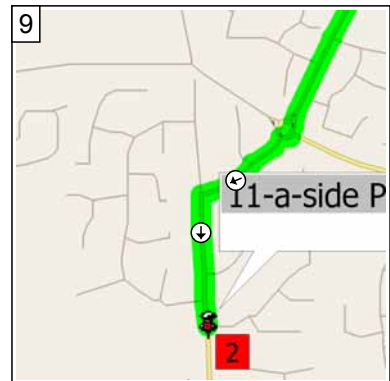

route to 11-a-side matches

4.8 miles; 13 minutes

1
09:00 0.0 mi
Depart Seashore on Local road(s) (East) for 87 yds

2
09:00 0.1 mi
Turn RIGHT (South) onto North Drive for 0.2 mi

3
09:01 0.2 mi
Turn RIGHT (West) onto Jellicoe Road for 0.5 mi

4
09:02 0.7 mi
Turn LEFT (South) onto A149 [Caister Road] for 1.1 mi

5
09:05 1.8 mi
At roundabout, take the THIRD exit onto A47 [Acle New Road] for 0.4 mi

6
09:06 2.2 mi
At roundabout, take the FIRST exit onto A12 for 1.2 mi

7
09:09 3.4 mi
At roundabout, take the THIRD exit onto Gapton Hall Road for 1.1 mi

8
09:12 4.5 mi
At roundabout, take the SECOND exit onto Local road(s) for 0.1 mi

9
09:12 4.6 mi
Turn LEFT (South) onto Mill Lane for 0.1 mi