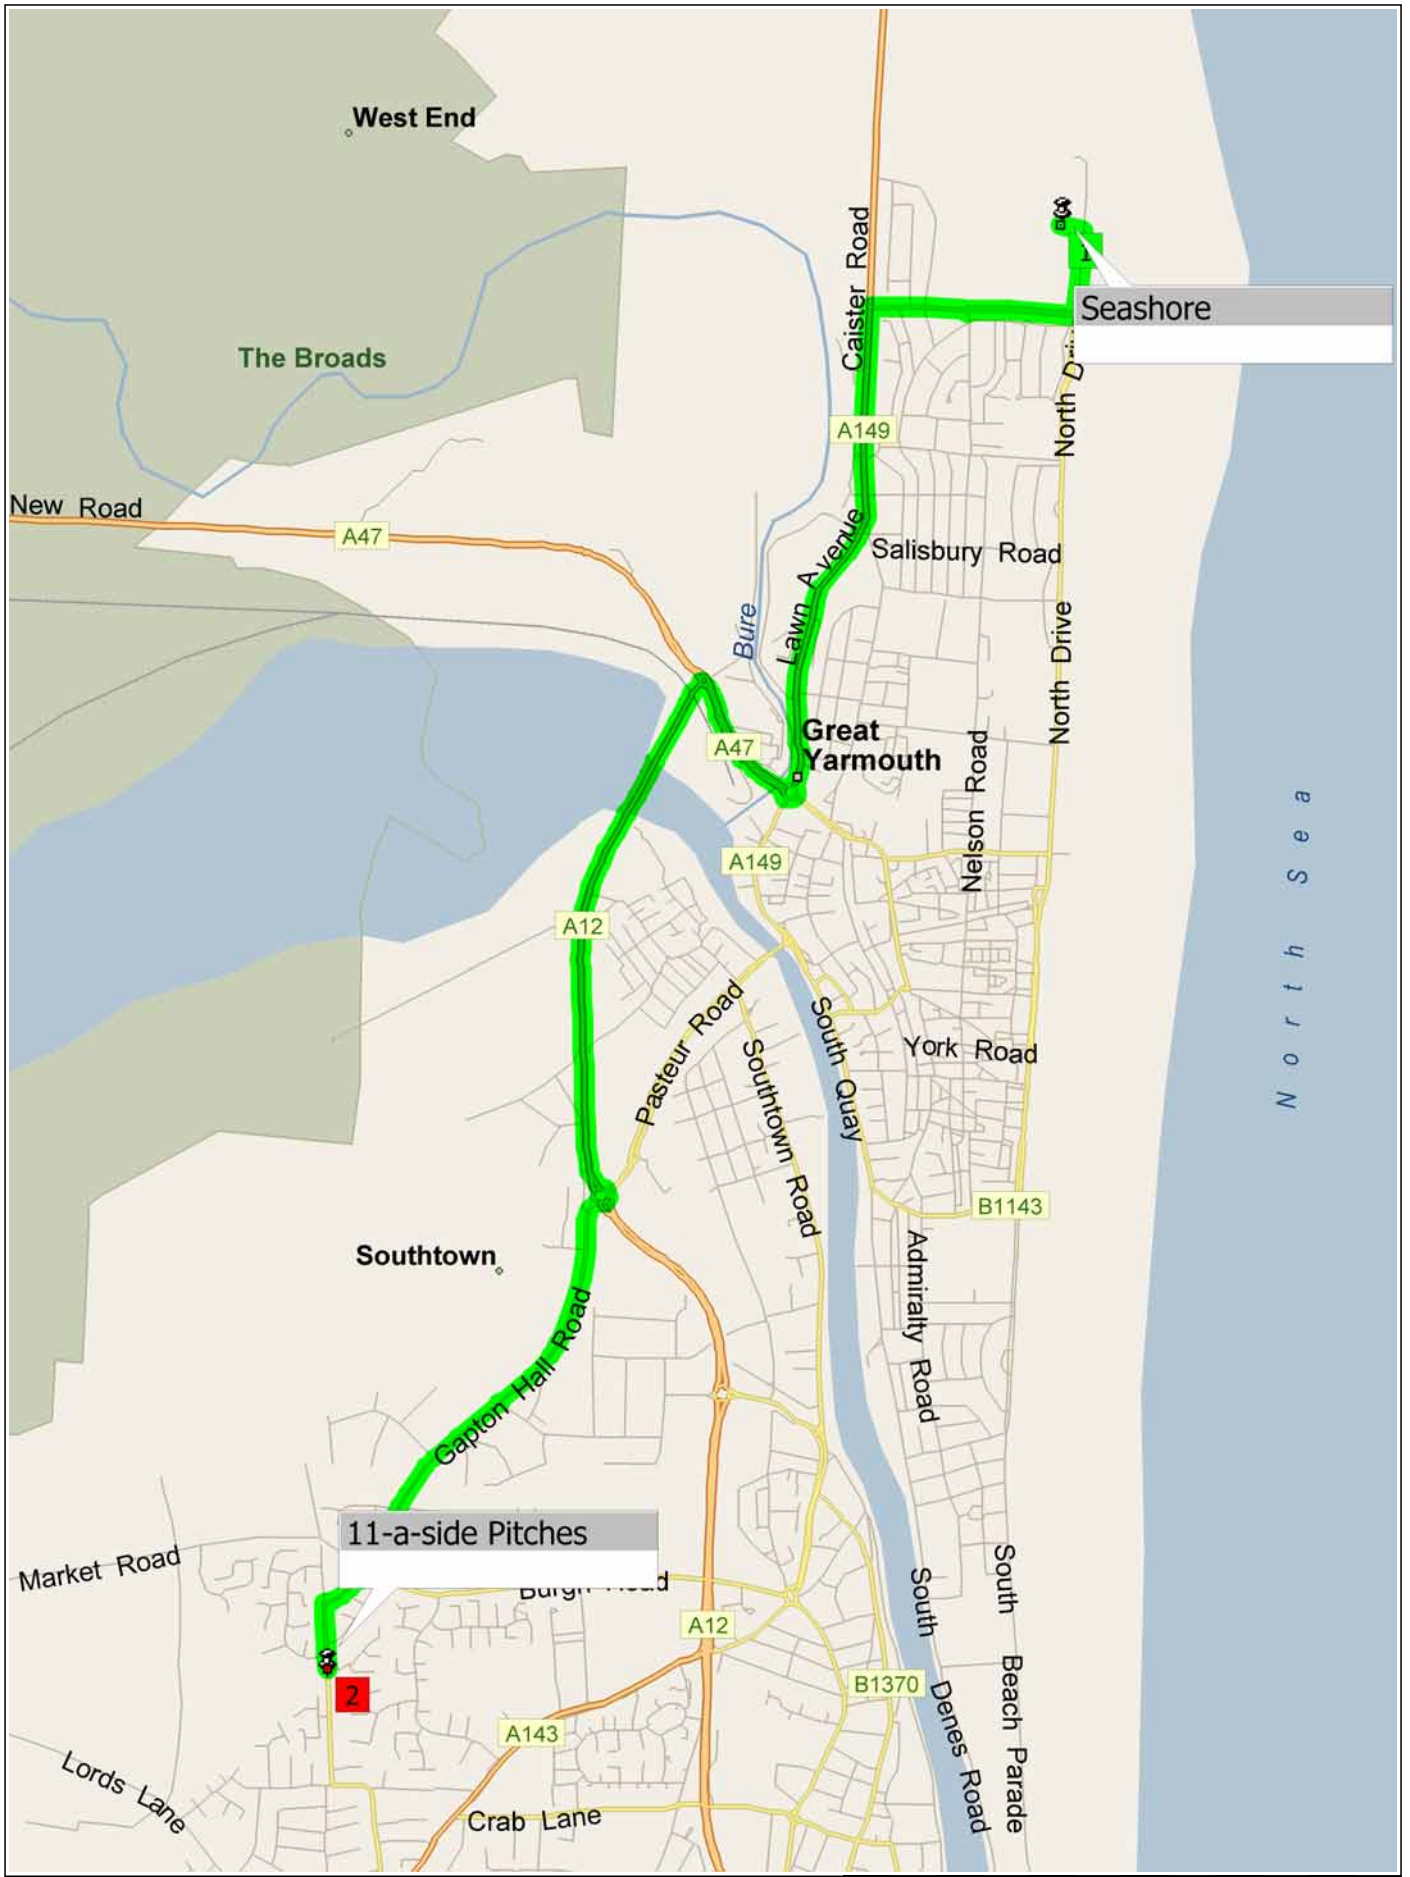

route to 11-a-side matches

4.8 miles; 13 minutes

1
09:00 0.0 mi
Depart Seashore on Local road(s) (East) for 87 yds

2
09:00 0.1 mi
Turn RIGHT (South) onto North Drive for 0.2 mi

3
09:01 0.2 mi
Turn RIGHT (West) onto Jellicoe Road for 0.5 mi

4
09:02 0.7 mi
Turn LEFT (South) onto A149 [Caister Road] for 1.1 mi

5
09:05 1.8 mi
At roundabout, take the THIRD exit onto A47 [Acle New Road] for 0.4 mi

6
09:06 2.2 mi
At roundabout, take the FIRST exit onto A12 for 1.2 mi

7
09:09 3.4 mi
At roundabout, take the THIRD exit onto Gapton Hall Road for 1.1 mi

8
09:12 4.5 mi
At roundabout, take the SECOND exit onto Local road(s) for 0.1 mi

9
09:12 4.6 mi
Turn LEFT (South) onto Mill Lane for 0.1 mi

09:13 4.8 mi
Arrive 11-a-side Pitches