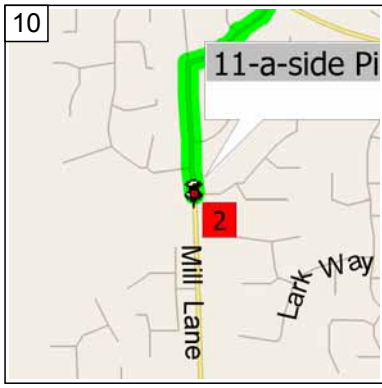

route to 11-a-side matches

4.8 miles; 13 minutes

1
09:00 0.0 mi
Depart Seashore on Local road(s) (East) for 87 yds

2
09:00 0.1 mi
Turn RIGHT (South) onto North Drive for 0.2 mi

3
09:01 0.2 mi
Turn RIGHT (West) onto Jellicoe Road for 0.5 mi

4
09:02 0.7 mi
Turn LEFT (South) onto A149 [Caister Road] for 1.1 mi

5
09:05 1.8 mi
At roundabout, take the THIRD exit onto A47 [Acle New Road] for 0.4 mi

6
09:06 2.2 mi
At roundabout, take the FIRST exit onto A12 for 1.2 mi

7
09:09 3.4 mi
At roundabout, take the THIRD exit onto Gapton Hall Road for 1.1 mi

8
09:12 4.5 mi
At roundabout, take the SECOND exit onto Local road(s) for 0.1 mi

9
09:12 4.6 mi
Turn LEFT (South) onto Mill Lane for 0.1 mi