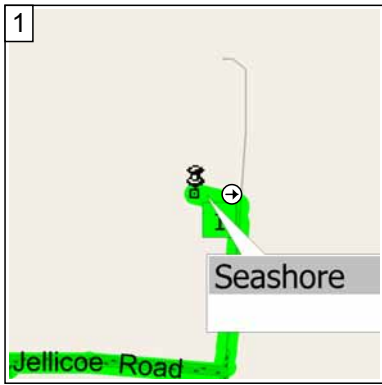

route to 11-a-side matches

4.8 miles; 13 minutes

1
09:00 0.0 mi
Depart Seashore on Local road(s) (East) for 87 yds

2
09:00 0.1 mi
Turn RIGHT (South) onto North Drive for 0.2 mi

3
09:01 0.2 mi
Turn RIGHT (West) onto Jellicoe Road for 0.5 mi

4
09:02 0.7 mi
Turn LEFT (South) onto A149 [Caister Road] for 1.1 mi

5
09:05 1.8 mi
At roundabout, take the THIRD exit onto A47 [Acle New Road] for 0.4 mi

6
09:06 2.2 mi
At roundabout, take the FIRST exit onto A12 for 1.2 mi